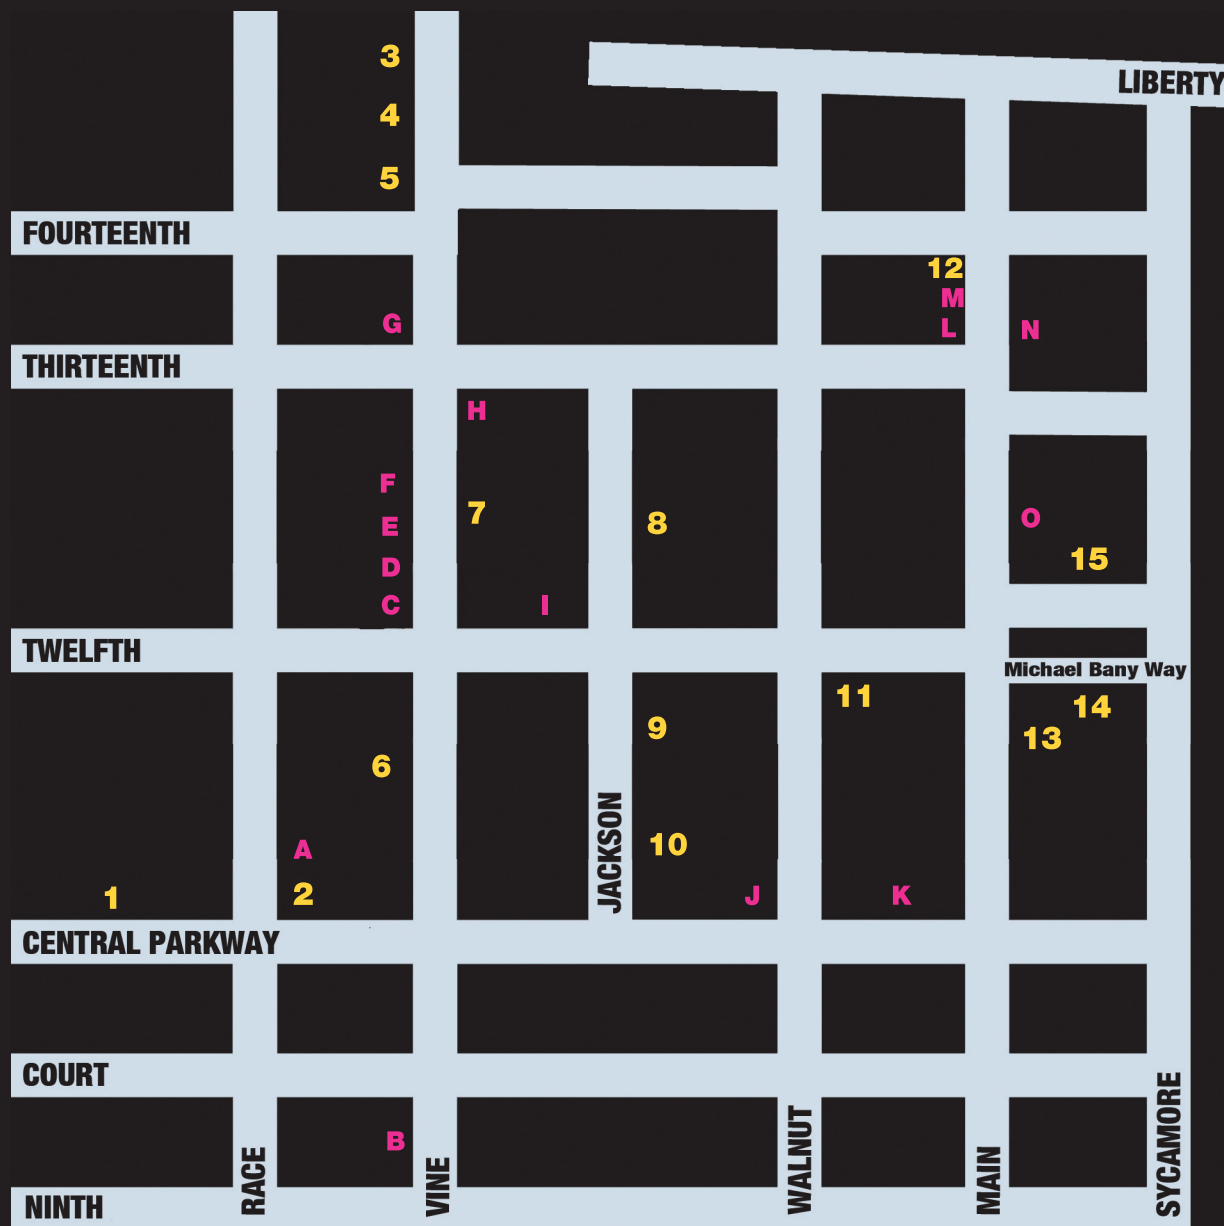

The Fringe Map

All locations are approximate and not to scale. So get off my back.

Fringe Venues

- 1** **SCPA Black Box**
108 W Central Parkway
- 2** **Media Bridges**
1100 Race Street
- 3** **1423 Vine Street**
1423 Vine Street
- 4** **1411 Vine Street**
1411 Vine Street
- 5** **1401 Vine Street**
1401 Vine Street
- 6** **Ensemble Theatre**
1127 Vine Street
- 7** **Cincy Haus**
1218 Vine Street
- 8** **Art Academy of Cincinnati**
1212 Jackson Street
- 9** **Know Theatre**
FRINGE HEADQUARTERS
1120 Jackson Street
- 10** **ArtWorks**
20 E Central Parkway (Enter on Jackson)
- 11** **Lucy Blue Pizza**
VOLUNTEER HEADQUARTERS
1128 Walnut Street
- 12** **MOTR Pub**
1345 Main Street
- 13** **Hanke 1**
1128 Main Street (Enter on Main Street)
- 14** **Hanke 2**
1128 Main Street (Enter on Michael Bany Way)
- 15** **The Famous Neons Unplugged**
208 E 12th Street

- | | |
|---|--|
| <p>A Enzo's OTR (1106 Race) 10% off your order</p> <p>B Mayberry (915 Vine) 20% off your meal</p> <p>C Mica 12/v (1201 Vine) 15% off your purchase</p> <p>D The Little Mahatma (1205 Vine) 10% off your purchase</p> <p>E Switch (1207 Vine) Up to 25% off your purchase</p> <p>F Lavomatic Cafe (1211 Vine) 20% off your meal</p> <p>G Venice on Vine (1301 Vine) Free drink with meal</p> <p>H Joseph Williams Home (1232 Vine) 10% off your purchase</p> | <p>I 4U Urban Fashion Boutique (16 E 12th) 10% off your purchase</p> <p>11 Lucy Blue Pizza Window (1128 Walnut) \$2 Pizza by-the-slice</p> <p>J Jim Brofft Salon Central (30 E Central Pkwy) 10% off services</p> <p>K Coffee Emporium (110 E Central Pkwy) Buy one get on free coffee</p> <p>L Urban Eden (1313 Main) 15% off fine art or contemporary crafts</p> <p>M Iris BookCafe (1331 Main) Free coffee with book, CD, or vinyl purchase</p> <p>N Atomic Number Ten (1306 Main) 15% off your purchase</p> <p>O Park + Vine (1202 Main) 10% off your purchase</p> |
|---|--|